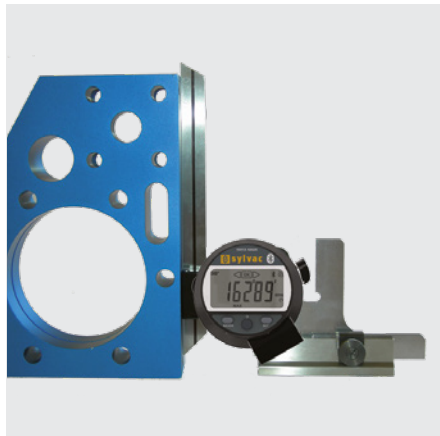

Protractor

Protractor Smart

DESCRIPTION

- Protractor with integrated Bluetooth® system
- Housing Ø 59.5 mm rotatable by 270°.
- Large display with colour LED tolerance status indication
- Angular value display in : Degrees, resolution 0.01° / Degrees/minute, resolution 0°01' / Radian, resolution .0001
- Three buttons, including the central button with selectable favourite function
- Ruler length 200 mm (other lengths available as an option)
- Measuring range: 1 x 360°, 2 x 180°, 4 x 90°.
- Additional data outputs Proximity and Power
- Protection class IP54

E

Protractor

Protractor Smart

ACCESSORIES

820-2420	Scale L 200 mm
820-2430	Scale L 300 mm
820-2450	Scale L 500 mm
820-2460	Stand for vertical application and small angular measurements
820-2461	Square for small angular measurements

APPLICATIONS

Measurement with accessory type 820-2460

Standard measurement

Measurement with accessory type 820-2461

E