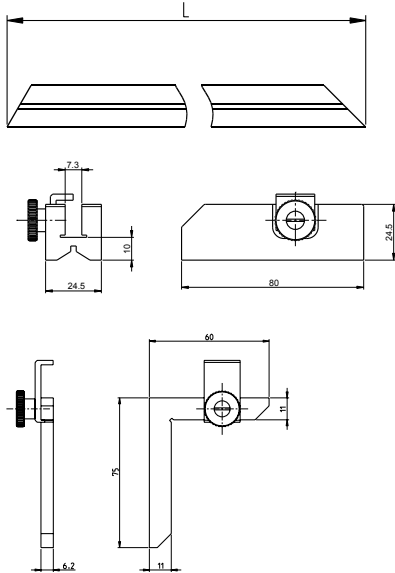

E

Protractor

Protractor Smart

ACCESSORIES

820-2420	Scale L 200 mm
820-2430	Scale L 300 mm
820-2450	Scale L 500 mm
820-2460	Stand for vertical application and small angular measurements
820-2461	Square for small angular measurements

APPLICATIONS

Measurement with accessory type 820-2460

Standard measurement

Measurement with accessory type 820-2461

E